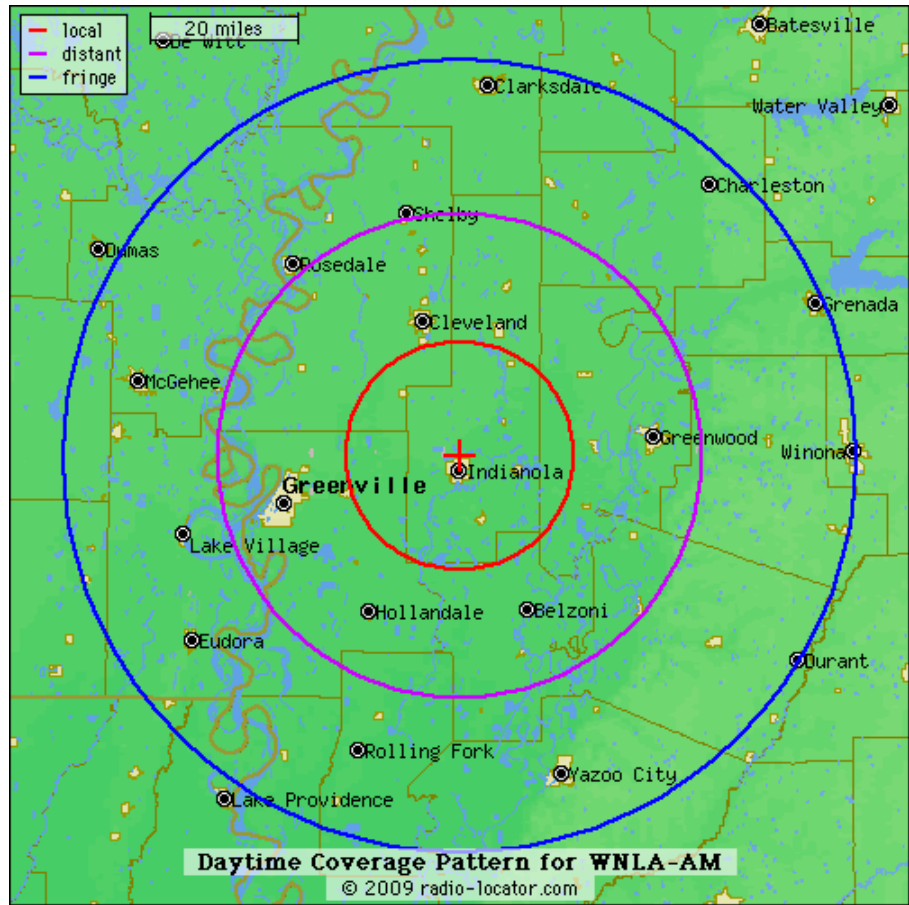

WNLA

AM 1380

The Delta's Gospel Connection is on AM-1380

The Delta's favorite gospel station is WNLA-AM 1380. Targeted to African-American adults, WNLA plays traditional gospel favorites, including Lee Williams & The Spiritual QC's, Harvey Watkins & The Canton Spirituals, The Mighty Clouds of Joy, Luther Barnes, Shirley Caesar, Dorothy Norwood, Willie Banks, The Jackson Southernaires, The Williams Brothers & more. WNLA-AM 1380 also features inspiring programs from local ministers.

WNLA-AM 1380 is the perfect way to reach a loyal, attentive audience in the Delta.

STATION FACTS:

- Frequency:** 1380 AM
- Power:** 500 watts
- Schedule:** 24 Hours a Day
- Format:** Black Gospel
- Coverage:** Sunflower, Washington, Bolivar, Sharkey, Humphreys, LeFlore and Issaquena Counties in Mississippi;
- Audience:** WNLA appeals primarily to African-American adults 35+
- News:** Hourly newscasts from ABC Radio, plus local news broadcasts from the Delta Radio Newsroom
- Features:** Inspirational broadcasts from local ministers
- Contact:** PO Box 667, Indianola MS 38751
Phone 662-887-1380; Fax 662-887-6006
Online at www.wnlaradio.com

WNLA

AM 1380

Coverage Map

WNLA-AM's signal covers the heart of the Mississippi Delta - including the cities of Indianola, Cleveland, Greenville and Greenwood. We can be heard all over Sunflower, Bolivar, Leflore, Humphries and Washington Counties. WNLA-AM can also be heard worldwide online at www.wnlaradio.com.